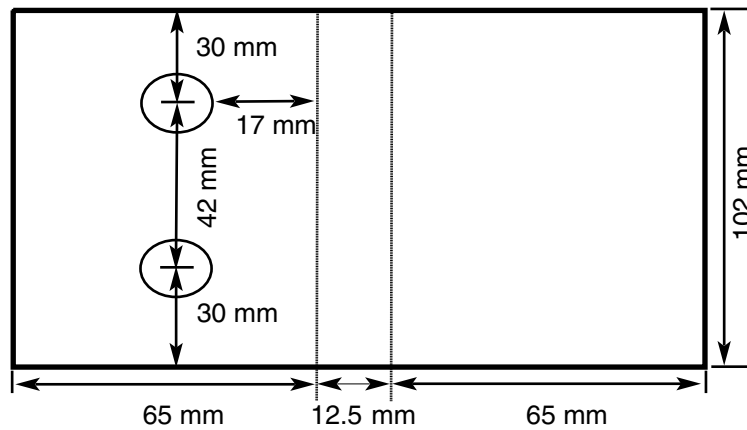

Audio Cassette Specification Sheet

2, 3 & 4 Page Inlay

Wraparound Inlay

Onbody

Cyclone Music Production Limited

74 Riverside 3 • Sir Thomas Longley Road • Rochester • Kent ME2 4BH
Tel: 01634 714522 • Fax: 01634 714655 • Email: sales@cyclonemusic.co.uk