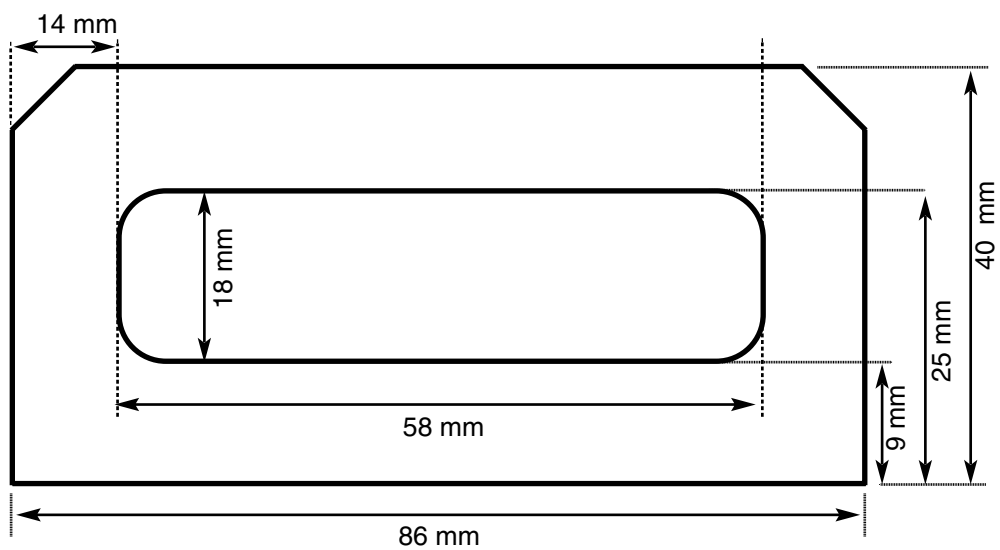

Audio Cassette Specification Sheet

2, 3 & 4 Page Inlay

Wraparound Inlay

Onbody

Cyclone Music Production Limited

74 Riverside 3 • Sir Thomas Longley Road • Rochester • Kent ME2 4BH
Tel: 01634 714522 • Fax: 01634 714655 • Email: sales@cyclonemusic.co.uk