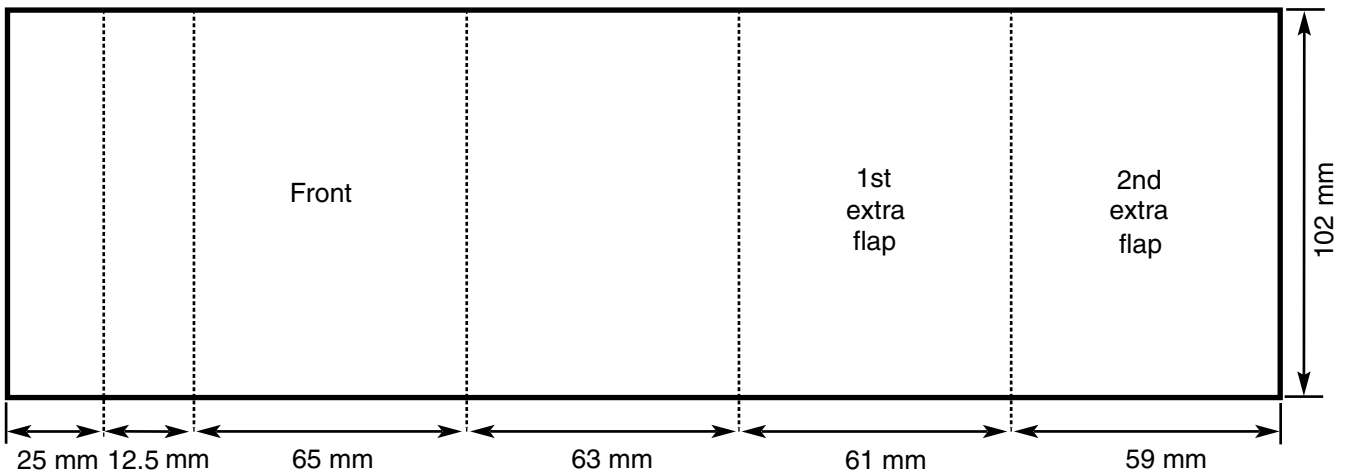

Audio Cassette Specification Sheet

2, 3 & 4 Page Inlay

Wraparound Inlay

Onbody

Cyclone Music Production Limited

74 Riverside 3 • Sir Thomas Longley Road • Rochester • Kent ME2 4BH
Tel: 01634 714522 • Fax: 01634 714655 • Email: sales@cyclonemusic.co.uk