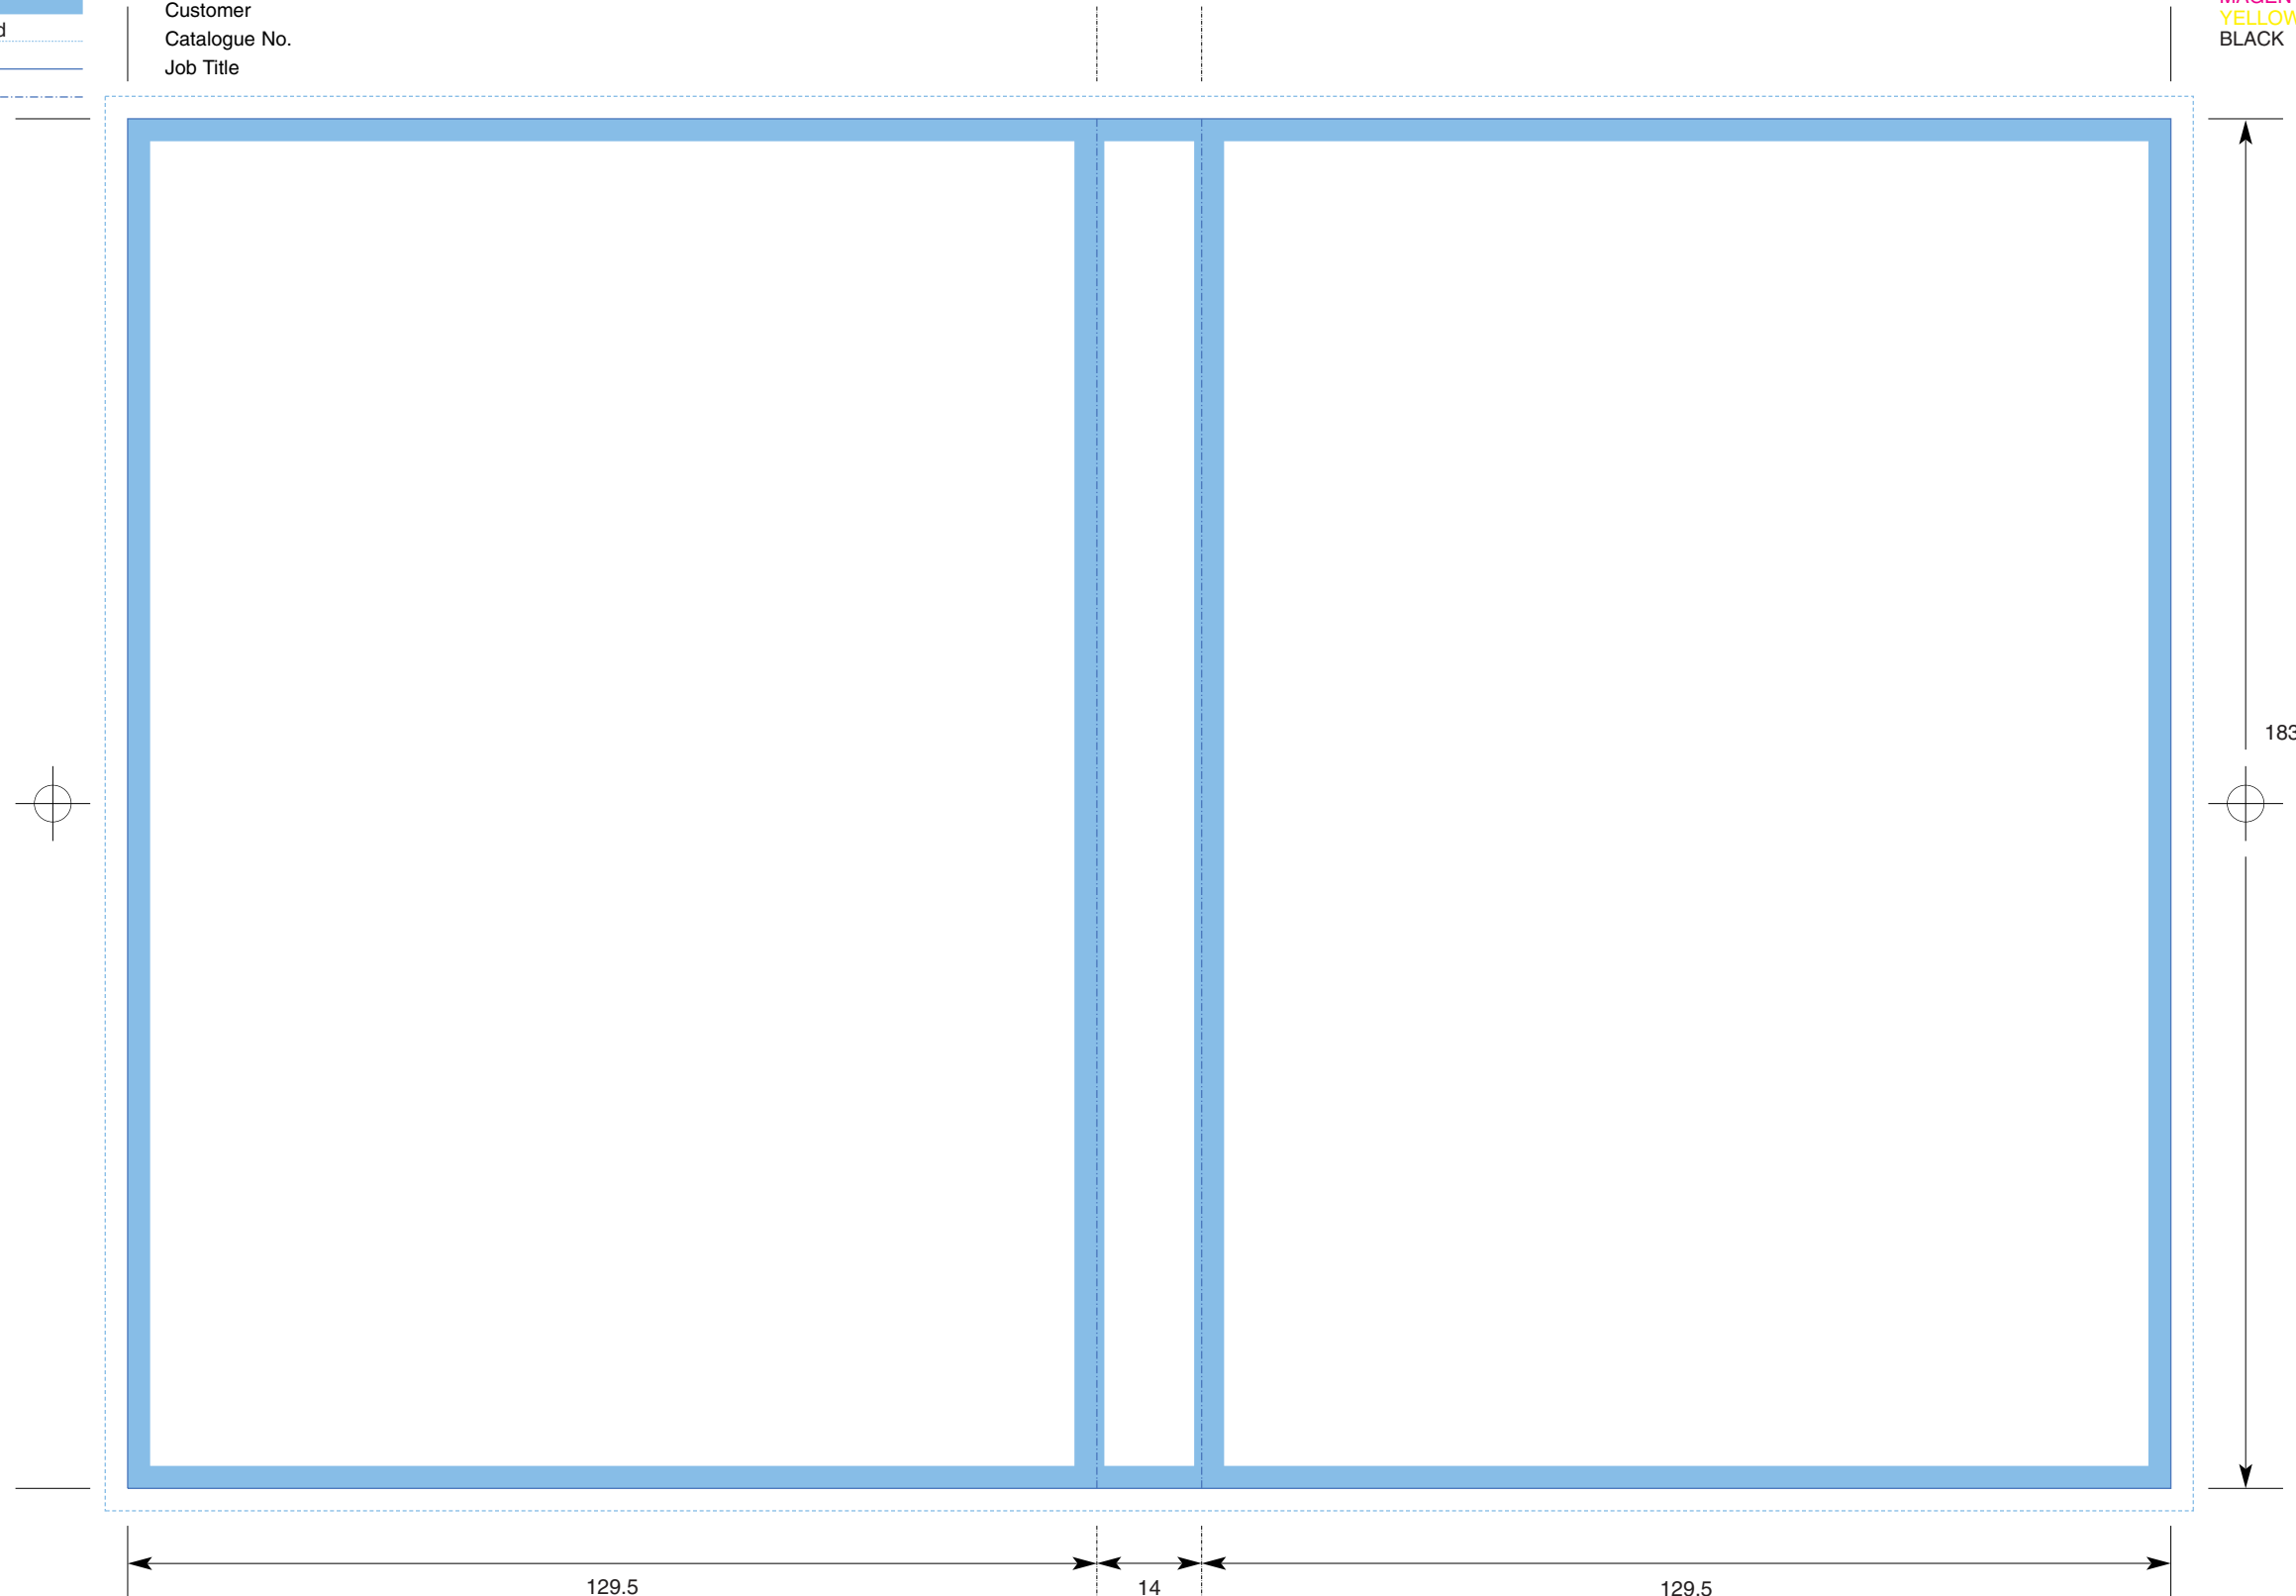

Key:

No text area

Bleed

Trim

Fold

**CYCLONE CTP Template: DVD_INL1
DVD Inlay (Amaray)**

Customer
Catalogue No.
Job Title

COLOURS
CYAN
MAGENTA
YELLOW
BLACK

129.5

14

129.5

183

PLEASE NOTE THIS TEMPLATE HAS BEEN CREATED USING SPECIFIC CO-ORDINATES REQUIRED FOR COMPUTER TO PLATE IMAGING AND IS NOT TO BE ALTERED, MOVED OR THE DOCUMENT SIZE CHANGED. ALL DIMENSIONS ARE IN MILLIMETRES. BLEED ALLOWANCE OF 3MM ON TRIMMED EDGES