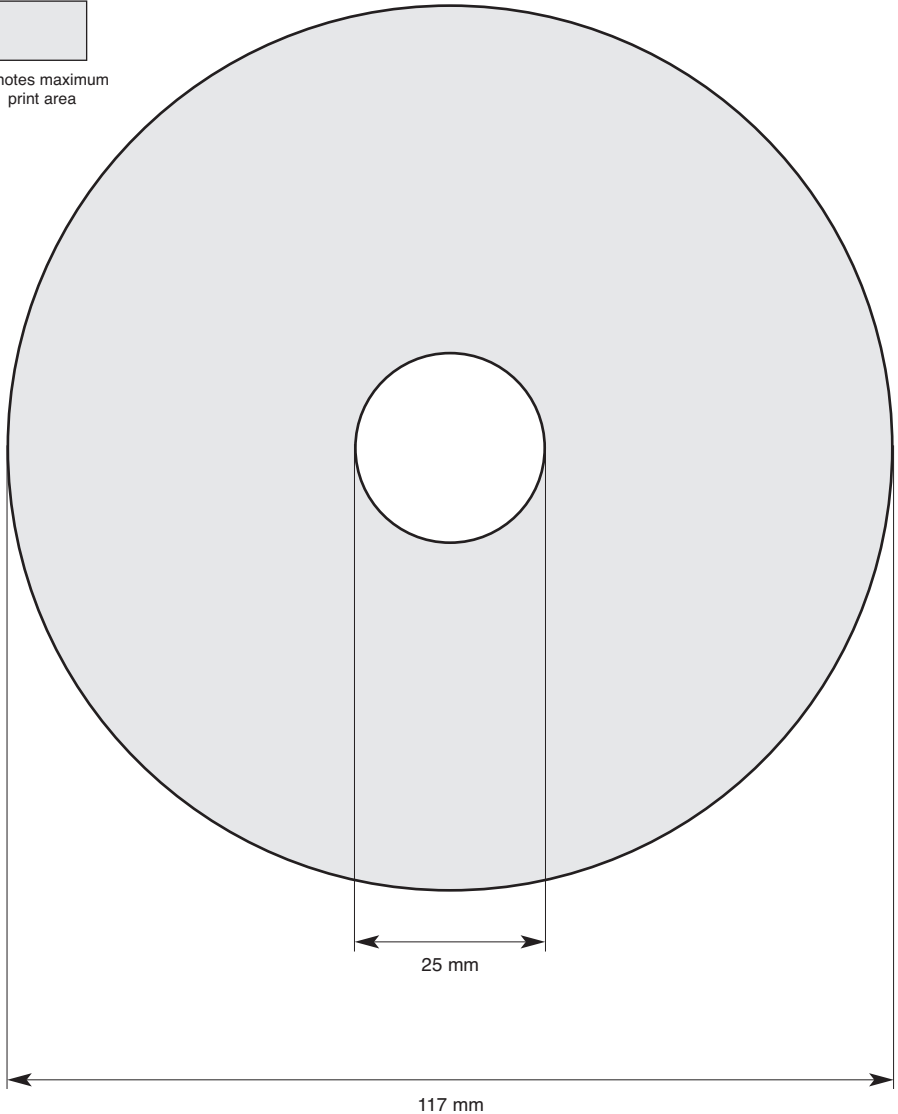

Cyclone CD Onbody Specification

Denotes maximum
print area

Cyclone Music Productions Limited
74 Riverside 3 • Sir Thomas Longley Road • Rochester • Kent ME2 4BH
Tel: 01634 714522 • Fax: 01634 714655 • email: sales@cyclonemusic.co.uk