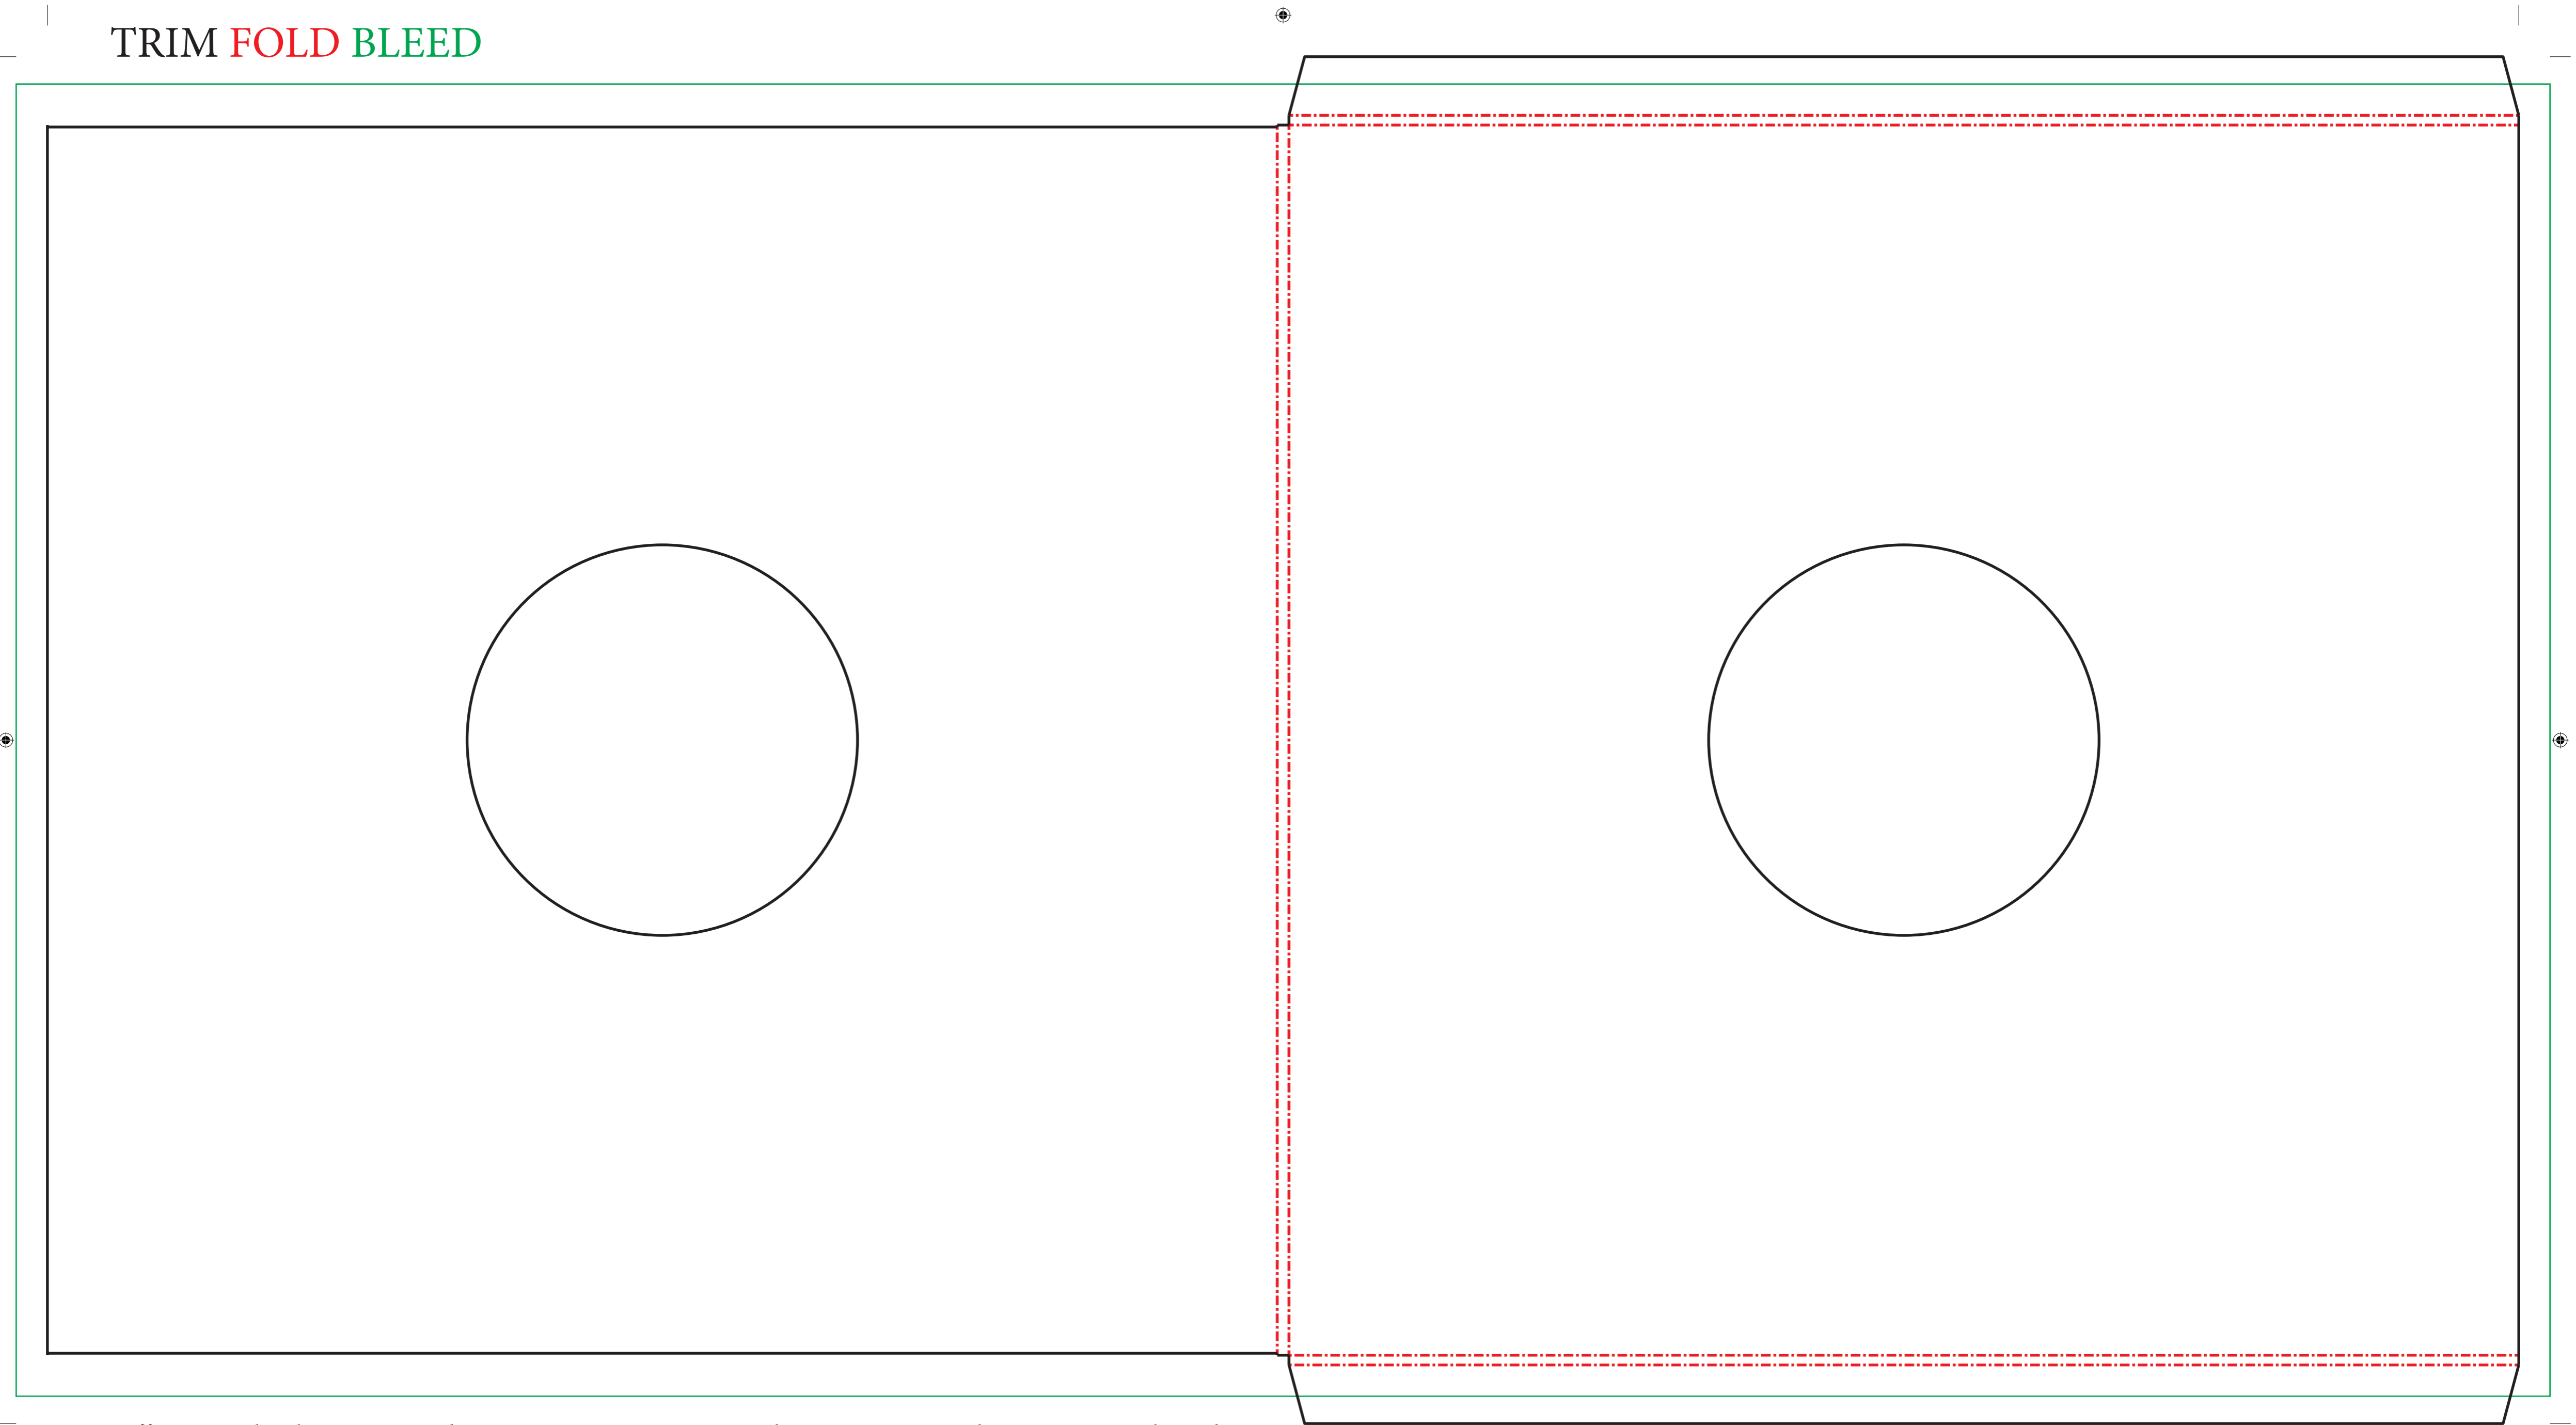

TRIM FOLD BLEED

12" Vinyl Sleeve with 3mm Spine - Holes Optional - 8mm Bleed  
Please remove guides before supplying.