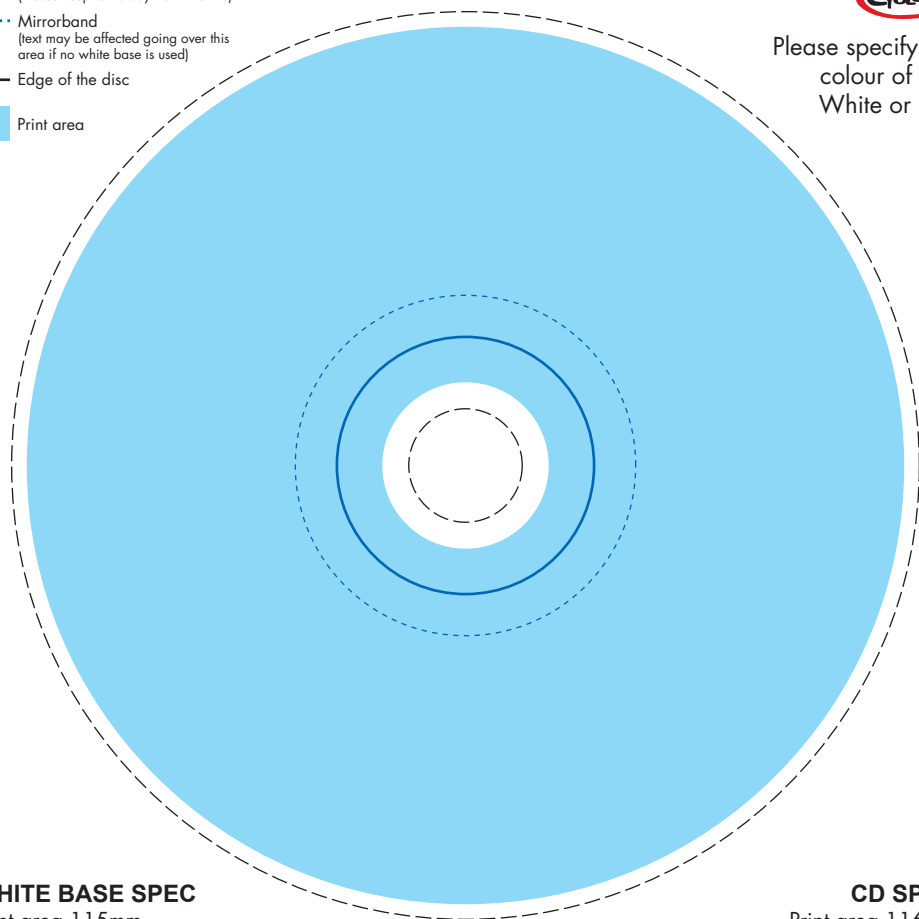

Please specify base
colour of disc:
White or Silver

— Stacking ring/Ridge
(Please keep text away from this line)

- - - Mirrorband
(text may be affected going over this
area if no white base is used)

- - - Edge of the disc

■ Print area

WHITE BASE SPEC

Print area 115mm
Inner circle 23mm

CD SPEC

Print area 116mm
Inner circle 22mm